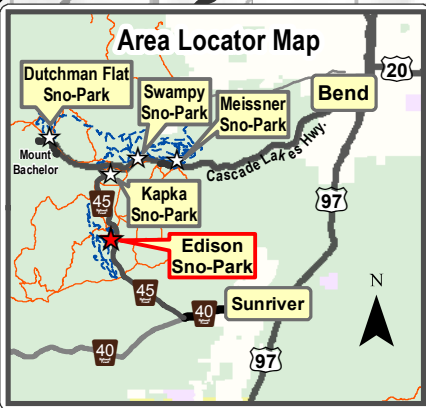

Edison Sno-Park Ski/Snowshoe Trails

608710 121°38'24"W 610319 121°37'11"W 611929 121°35'57"W 613538

CANINE COURTESY

This area is Open to Dogs

When visiting this area with your dog please:

- Keep your dog close to you and under reliable physical or voice control at all times. Dogs must be leashed when in the Sno-Park.
- Control dogs' aggressive behavior towards other parties.
- Remove dog excrement from trails, shelter areas and Sno-Parks.

Map Legend

- Marked Nordic Ski Trail
- Snowshoe Trail
- Marked Snowmobile Trail
- Snowmobile Trail Junction Number
- Shelter - No Camping
- Sno-Park
- Ski Junction Number
- Snowshoe Junction Letter

0 0.5 1 Miles

608710 121°38'24"W 610319 121°37'11"W 611929 121°35'57"W 613538